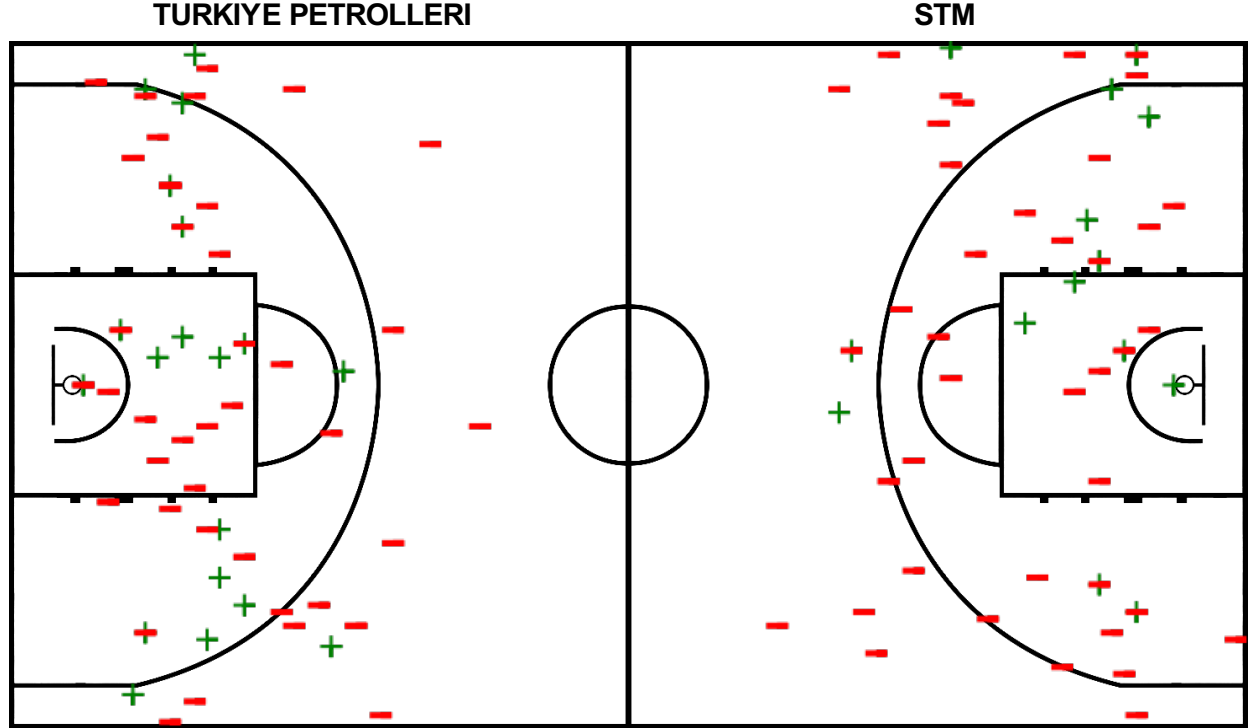

FIBA

We Are Basketball

CBL Ankara

TED Üniversitesi Prof. Dr. Rüştü Yüce Spor Salonu, Sun 22 Dec 2019 Start time: 15:00

Shot Chart

Game No.: 4194897

Attendance: 10

Game Duration: 01:11

Report Generated: Sun 22 Dec 2019 17:51

TURKIYE PETROLLERI 36 – 46 STM

(11-12, 7-10, 7-16, 11-8)

Crew Chief: UMUT ÖZGÜN ERGÜN (TUR) Umpire(s): ÇAĞATAY TAŞKIN (TUR)

Scoring by 5 Minute intervals	TPA	Q1		Q2		Q3		Q4	
		2	11	15	18	22	25	29	36
	STM	4	12	20	22	29	38	42	46

Players => All FG Types => All; Results => All;

Players => All FG Types => All; Results => All;

TURKIYE PETROLLERI	M/A	%
Field Goals	14/61	23
2 Points	10/39	26
3 Points	4/22	18
Free Throws	4/6	67

STM	M/A	%
Field Goals	21/66	32
2 Points	21/54	39
3 Points	0/12	0
Free Throws	4/8	50