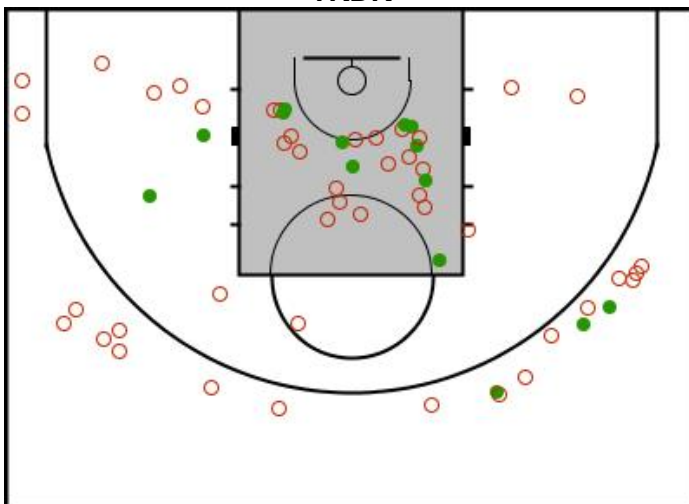

CBL ANKARA GÜVEN HASTANESİ vs TKDK

Referees: İ.Deniz Pehlivan, Onur İşbirakmaz

Game no. 9888/20
Prof.Dr.Rüştü Yüce Spor Salon
Ankara

06.03.2016 18:45
(Local time)

Shot chart

51 - 39

(17-7, 8-11, 13-13, 13-8)

GÜVEN HASTANESİ

TKDK

GÜVEN HASTANESİ

TKDK