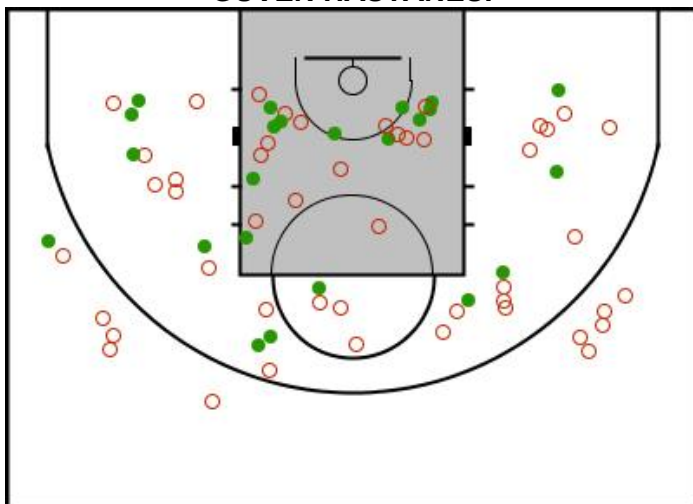

CBL ANKARA GÜVEN HASTANESİ vs TKDK

Referees: İ.Deniz Pehlivan, Onur İşbirakmaz

Game no. 9888/20
Prof.Dr.Rüştü Yüce Spor Salon
Ankara

06.03.2016 18:45
(Local time)

Shot chart

51 - 39

(17-7, 8-11, 13-13, 13-8)

GÜVEN HASTANESİ