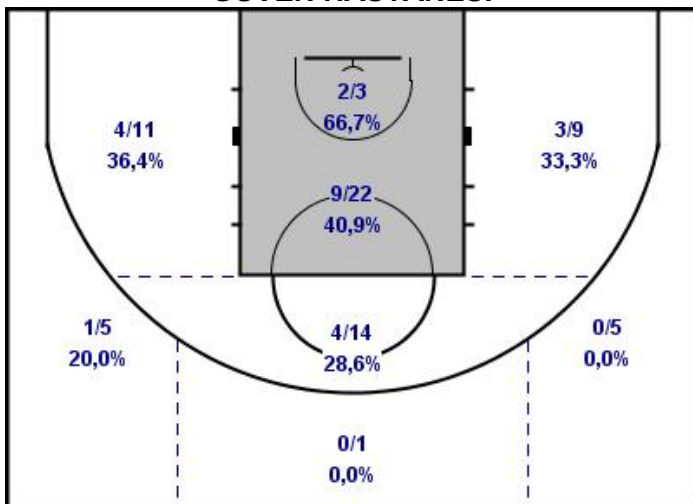

GÜVEN HASTANESİ