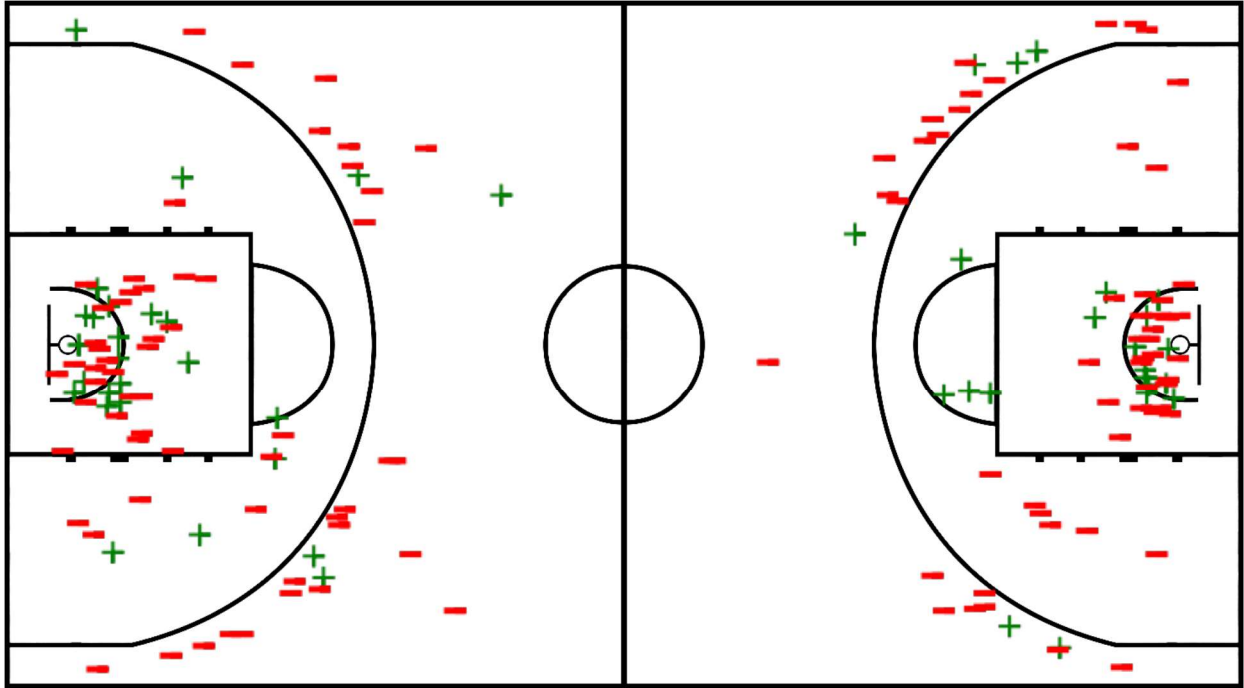

Q1		Q2		Q3		Q4		OT1
Scoring by 5 Minute intervals	GZU	7	13	22	28	37	50	56	64	72
	TUS	6	14	23	35	44	54	59	64	68

Players => All FG Types => All ; Results => All ;

Players => All FG Types => All ; Results => All ;

GAZİ ÜNİVERSİTESİ

TUSAŞ

GAZİ ÜNİVERSİTESİ	M/A	%
Field Goals	27/86	31
2 Points	22/56	39
3 Points	5/30	17
Free Throws	13/24	54

TUSAŞ	M/A	%
Field Goals	23/78	29
2 Points	17/52	33
3 Points	6/26	23
Free Throws	16/24	67