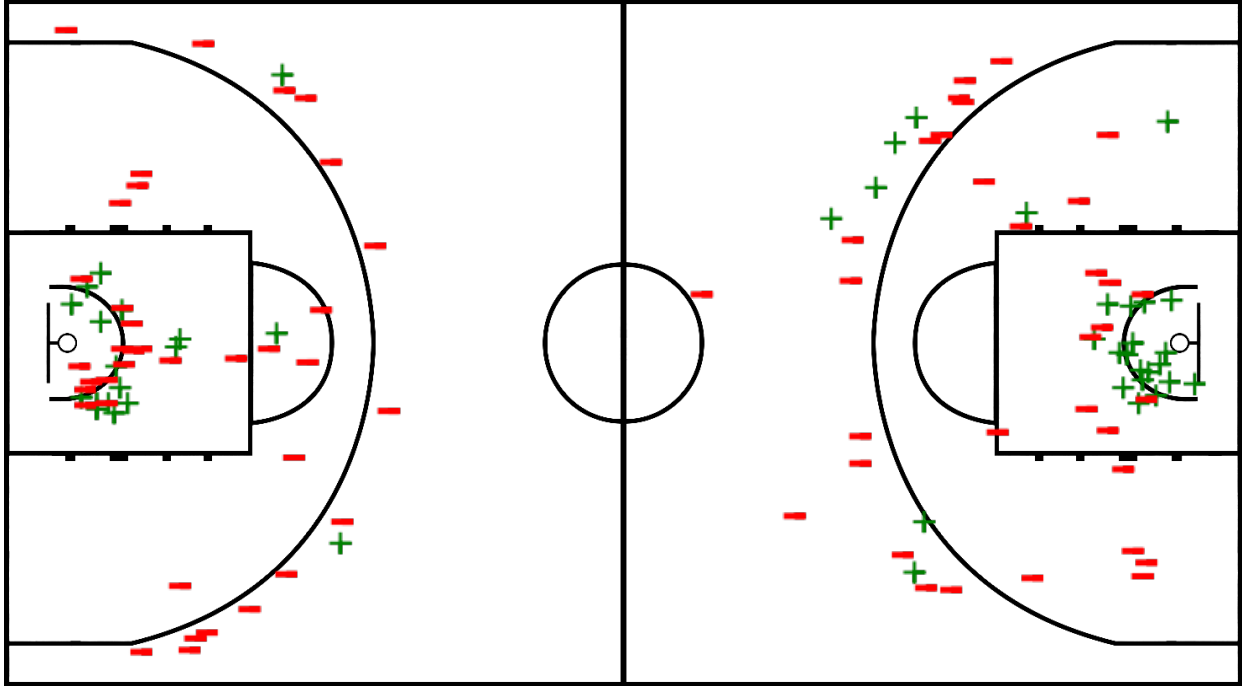

Q1		Q2		Q3		Q4	
Scoring by 5 Minute intervals	ILB	6	10	16	25	30	41	44	50
	MKE	6	9	16	24	37	50	58	68

Players => All FG Types => All ; Results => All ;

Players => All FG Types => All ; Results => All ;

ILLER BANKASI

MKE

ILLER BANKASI	M/A	%
Field Goals	19/57	33
2 Points	17/40	42
3 Points	2/17	12
Free Throws	10/18	56

MKE	M/A	%
Field Goals	26/58	45
2 Points	20/38	53
3 Points	6/20	30
Free Throws	10/27	37