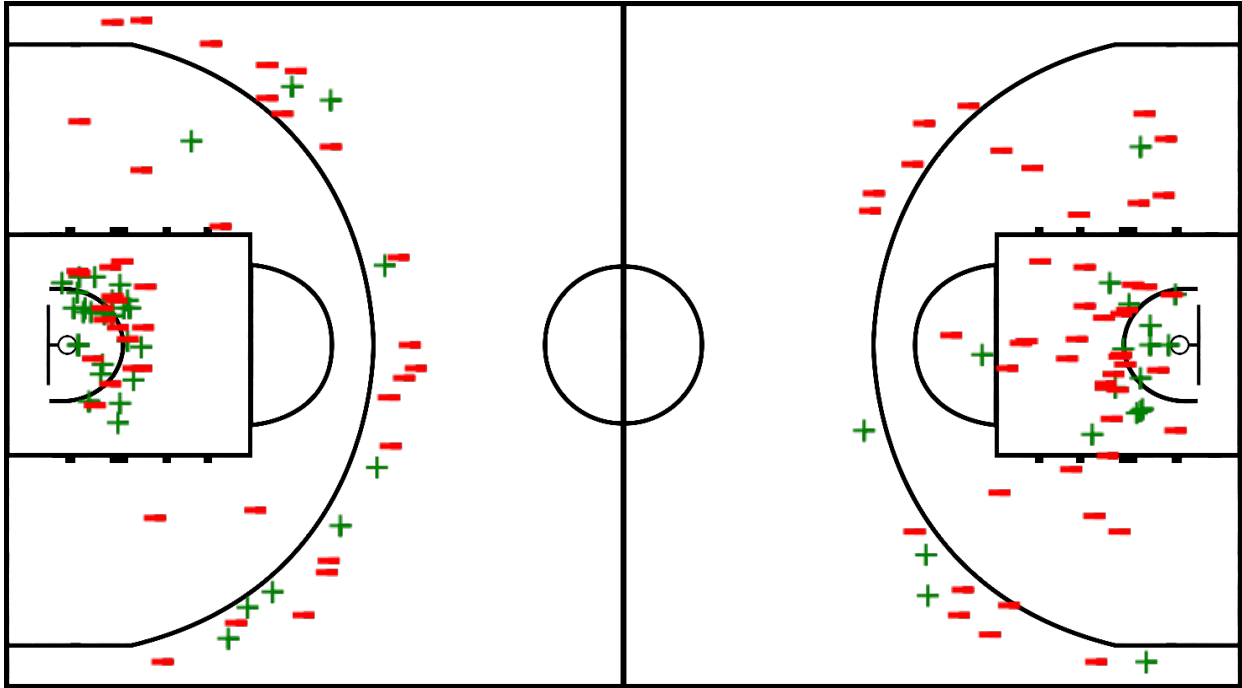

ASELSAN 89 – 49 BİL KENT CYBERPARK
(28-12, 19-14, 22-6, 20-17)

Crew Chief: SALİH SERKAN KOÇAK Umpire(s): AHMET ERTUĞRUL AŞKIN

		Q1		Q2		Q3		Q4	
Scoring by 5 Minute intervals	ASE	6	28	39	47	59	69	78	89
	BCP	6	12	14	26	28	32	39	49

Players => All FG Types => All ; Results => All ;

Players => All FG Types => All ; Results => All ;

ASELSAN

BİL KENT CYBERPARK

ASELSAN	M/A	%
Field Goals	35/76	46
2 Points	27/49	55
3 Points	8/27	30
Free Throws	11/18	61

BİL KENT CYBERPARK	M/A	%
Field Goals	19/68	28
2 Points	15/53	28
3 Points	4/15	27
Free Throws	7/14	50