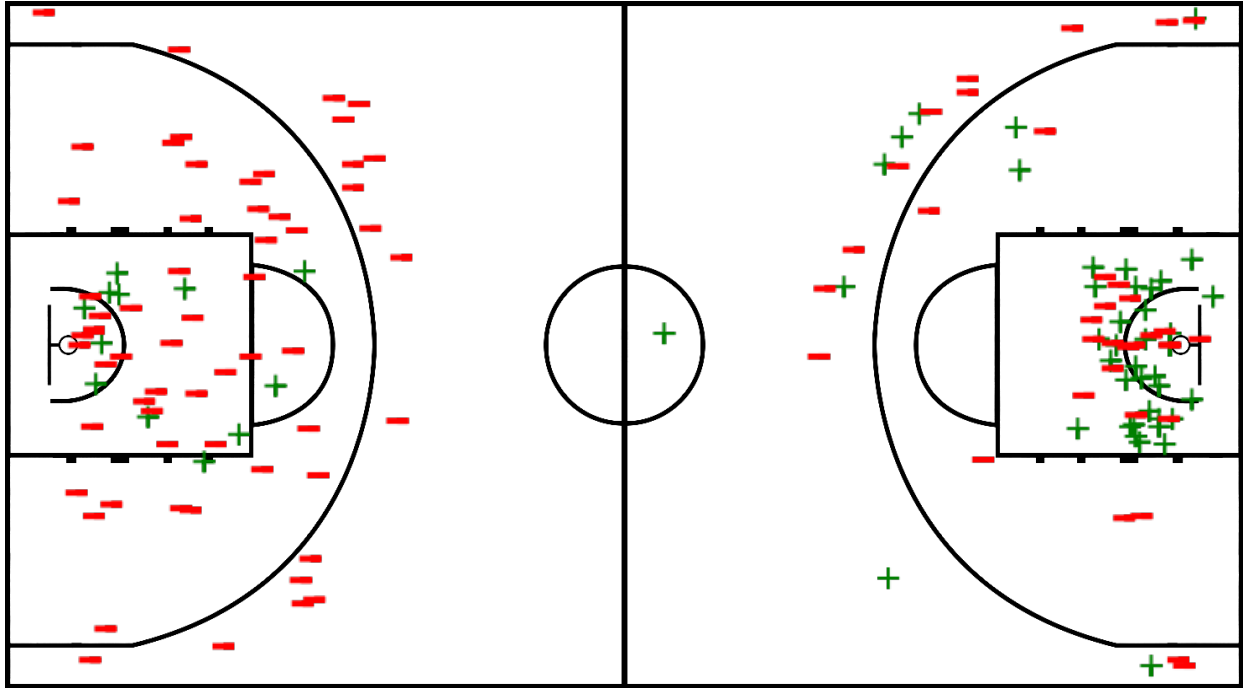

ETI MADEN 29 – 108 ODTÜ TEKNOKENT
(7-19, 4-25, 11-26, 7-38)

Crew Chief: ÇAĞATAY TAŞKIN Umpire(s): ULAŞ ARSLAN, SELDA UZUN

		Q1		Q2		Q3		Q4	
Scoring by 5 Minute intervals	ETI	6	7	9	11	15	22	27	29
	ODT	5	19	31	44	58	70	89	108

Players => All FG Types => All ; Results => All ;

Players => All FG Types => All ; Results => All ;

ETI MADEN

ODTÜ TEKNOKENT

ETI MADEN	M/A	%
Field Goals	13/74	18
2 Points	12/56	21
3 Points	1/18	6
Free Throws	2/4	50

ODTÜ TEKNOKENT	M/A	%
Field Goals	47/82	57
2 Points	40/63	63
3 Points	7/19	37
Free Throws	7/20	35