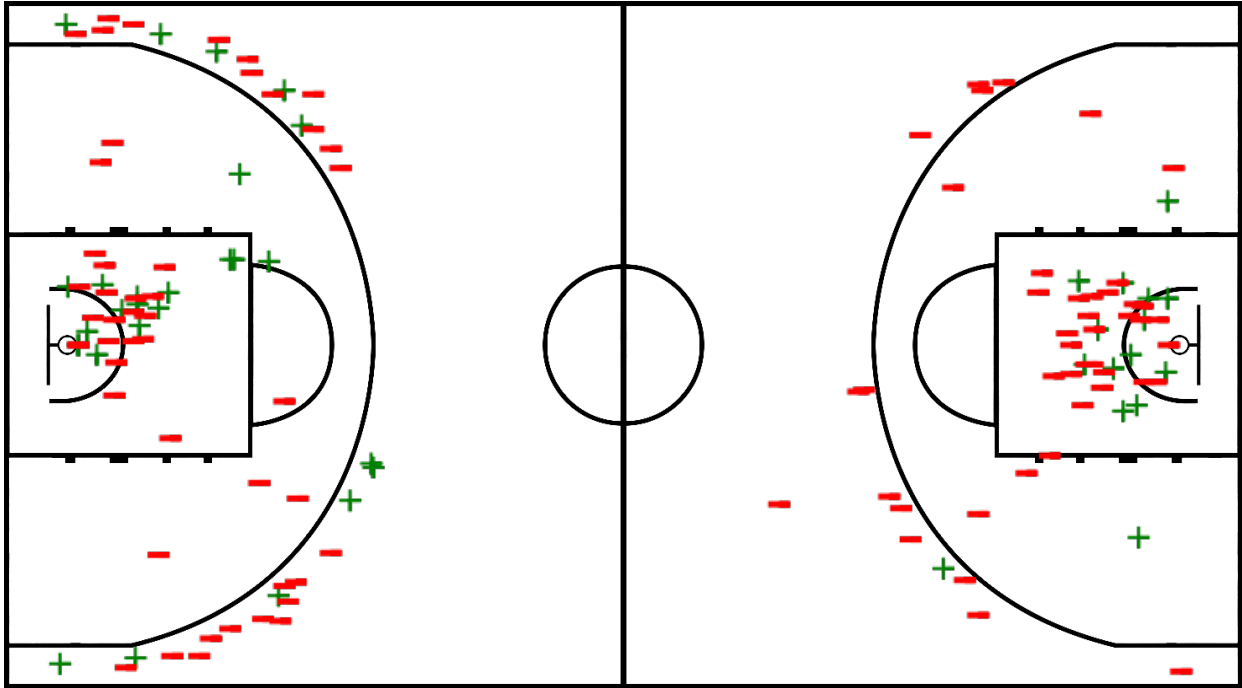

HAVELSAN 73 – 36 MAN
(20-11, 26-4, 12-15, 15-6)

Crew Chief: FATİH KURT Umpire(s): İZZET ATALAY TAŞKIN

		Q1		Q2		Q3		Q4	
Scoring by 5 Minute intervals	HVL	9	20	32	46	52	58	67	73
	MAN	8	11	13	15	21	30	31	36

Players => All FG Types => All ; Results => All ;

Players => All FG Types => All ; Results => All ;

HAVELSAN

MAN

HAVELSAN	M/A	%
Field Goals	28/78	36
2 Points	17/44	39
3 Points	11/34	32
Free Throws	6/8	75

MAN	M/A	%
Field Goals	15/59	25
2 Points	14/45	31
3 Points	1/14	7
Free Throws	5/19	26