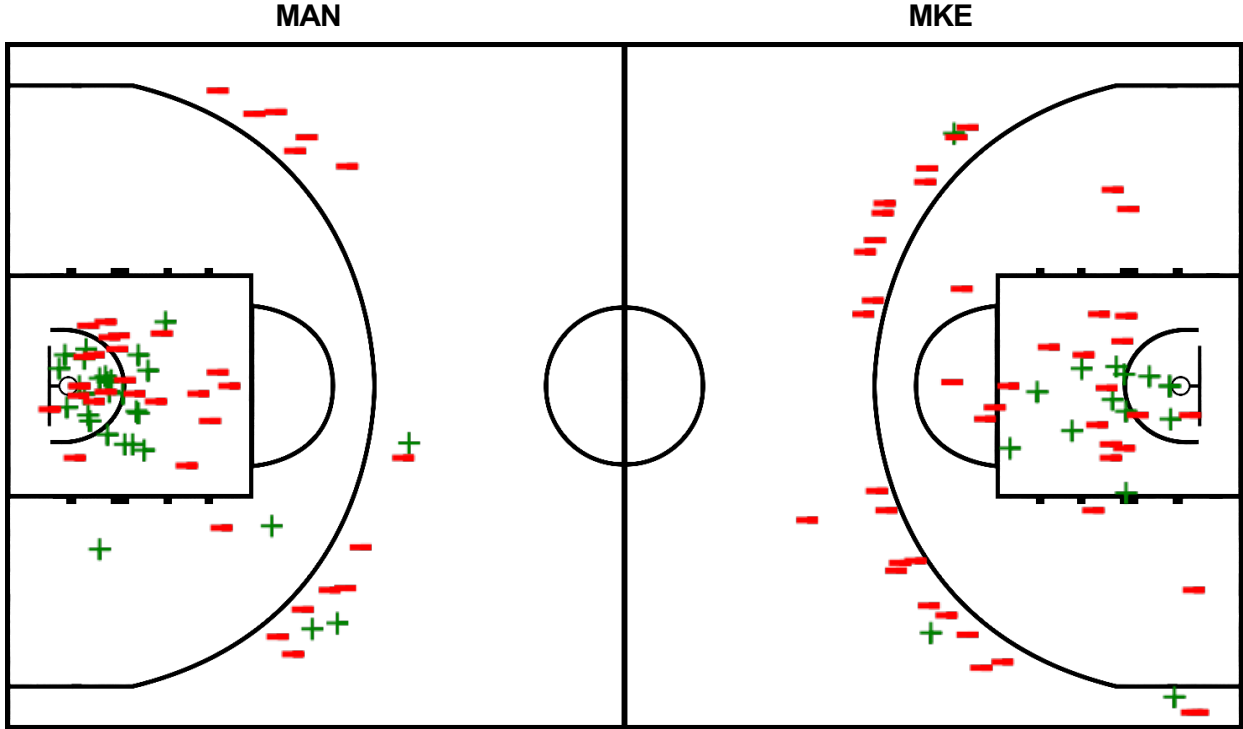

Q1		Q2		Q3		Q4	
Scoring by 5 Minute intervals	MAN	10	19	27	41	43	49	59	65
	MKE	7	12	21	27	28	32	36	45

Players => All FG Types => All ; Results => All ;

Players => All FG Types => All ; Results => All ;

MAN	M/A	%
Field Goals	29/66	44
2 Points	26/50	52
3 Points	3/16	19
Free Throws	4/10	40

MKE	M/A	%
Field Goals	16/60	27
2 Points	13/34	38
3 Points	3/26	12
Free Throws	10/17	59