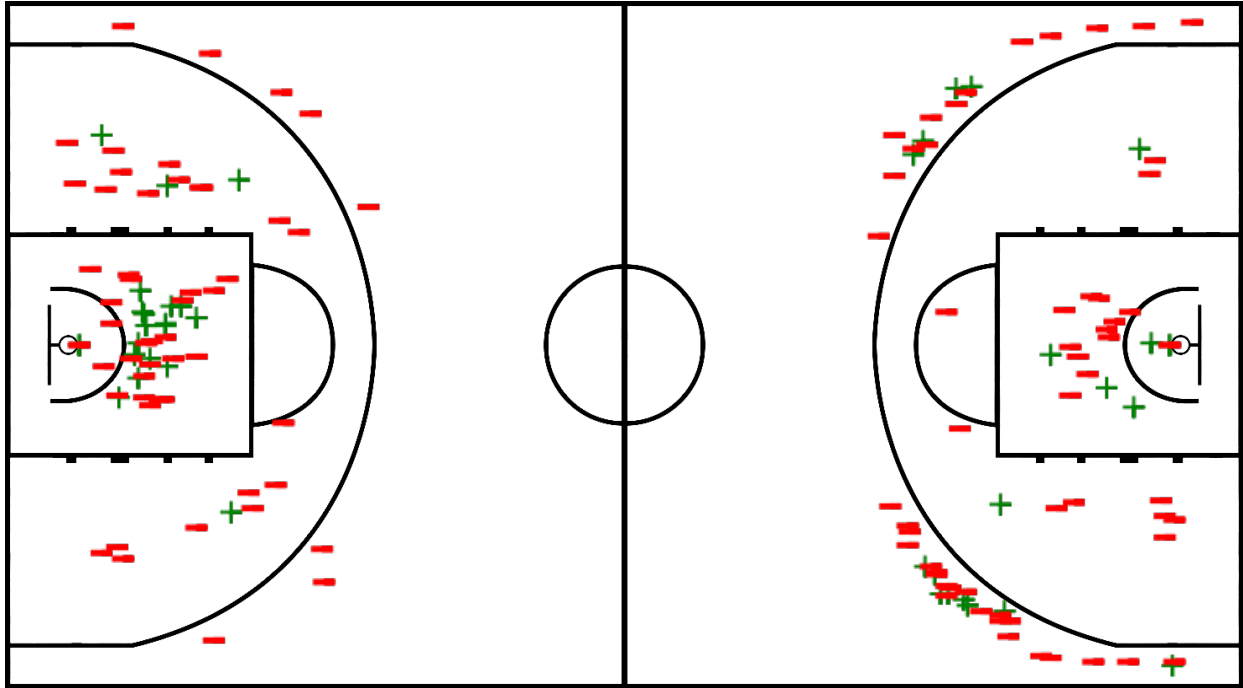

ETI MADEN 44 – 56 TURK TRAKTOR
(11-14, 18-9, 5-18, 10-15)

Crew Chief: ANIL YEŞİLDAĞ Umpire(s): BURAKCAN ATILGAN

Scoring by 5 Minute intervals

	Q1		Q2		Q3		Q4	
ETI	6	11	19	29	31	34	38	44
TTR	9	14	20	23	33	41	49	56

Players => All FG Types => All ; Results => All ;

Players => All FG Types => All ; Results => All ;

ETI MADEN

TURK TRAKTOR

ETI MADEN	M/A	%
Field Goals	21/74	28
2 Points	21/66	32
3 Points	0/8	0
Free Throws	2/9	22

TURK TRAKTOR	M/A	%
Field Goals	20/77	26
2 Points	8/31	26
3 Points	12/46	26
Free Throws	4/9	44