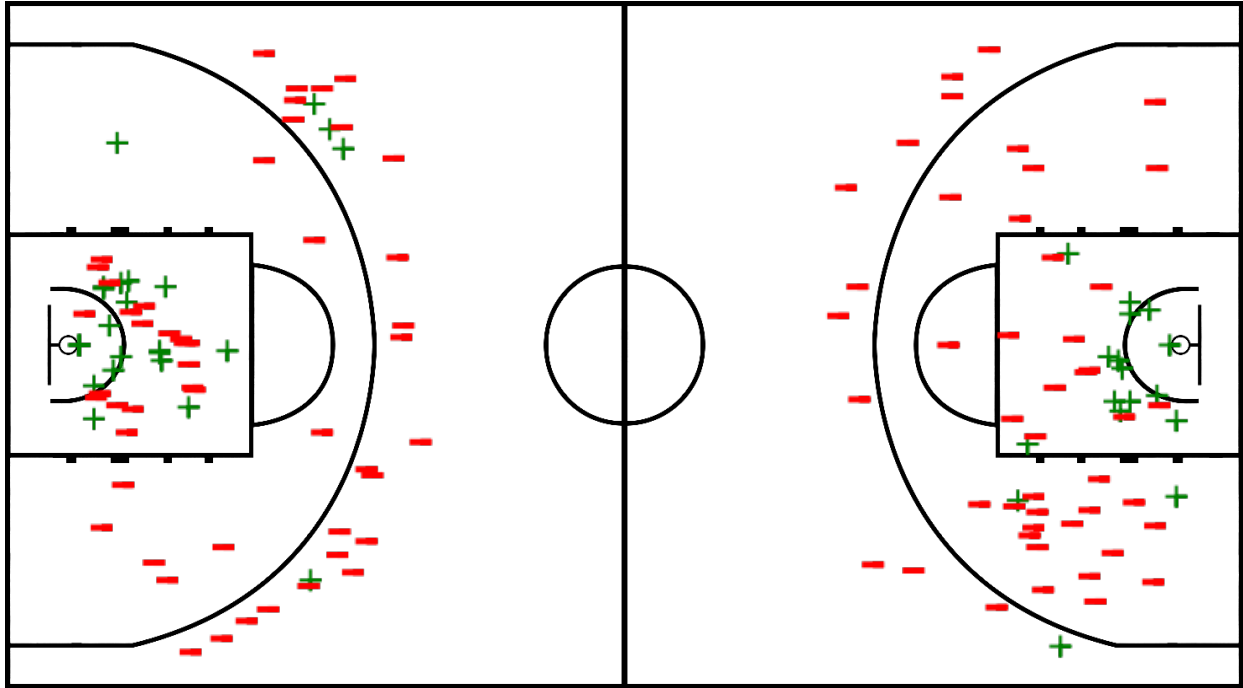

ILLER BANKASI 58 – 40 ETİ MADEN
(17-0, 12-13, 11-17, 18-10)

Crew Chief: ALMİLA KOCABAŞ Umpire(s): SUDE NAZ TUNÇEL

		Q1		Q2		Q3		Q4	
Scoring by 5 Minute intervals	ILB	8	17	23	29	37	40	46	58
	ETI	0	0	4	13	22	30	32	40

Players => All FG Types => All ; Results => All ;

Players => All FG Types => All ; Results => All ;

ILLER BANKASI

ETI MADEN

ILLER BANKASI	M/A	%
Field Goals	25/75	33
2 Points	21/48	44
3 Points	4/27	15
Free Throws	4/9	44

ETI MADEN	M/A	%
Field Goals	17/63	27
2 Points	16/51	31
3 Points	1/12	8
Free Throws	5/10	50